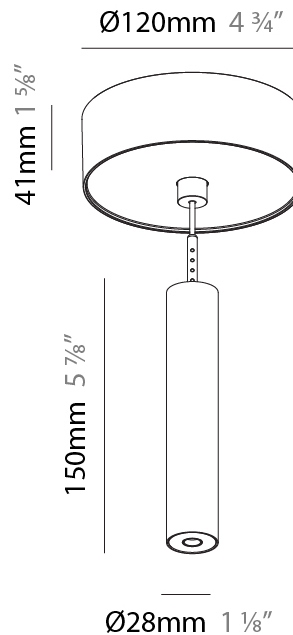

Series: Hangover
Subseries: Hangover Plug Monopoint Surface Canopy
Brand: Prolicht
Division: Architectural
Mounting Type: Suspension
Mounting Location: Ceiling
Subcategory: Pendant

PHYSICAL

Shape: Cylinder
Diameter (mm): 28
Diameter (in): 1 1/8
Height (mm): 150
Height (in): 5 7/8
Max. Overall Height (mm): 2150
Max. Overall Height (in): 84 3/8
Light Distribution: Downlight
Weight (kg): 0.422
Weight (lbs): 0.93
Fixture Finish: [SSR / BKV / CWI / CRY / HAB / LAG / UFT / ITA / RUA / RUR / MIC / FTG / MYG / TWT / LOD / PUS / FRO / FUP / KIA / POP / BLS / SPG / MEY / GOH / GUM / CHC / COM / ABZ / JAG / OBR / MOS / ROR](#)
Fixture Material: Aluminum
Cable Details: [2000mm or 4000mm Black Cable](#)

ELECTRICAL

Lamp Type: LED (Zhaga Standard)
Input Wattage (W): 6.6
Total Output Wattage (W): 6
Dimming: Tri-Mode (Non-Dimming and Phase Dimming (120Vac only) and 0-10V Dimming)
Driver Included: Yes
Driver Location: External
Driver Type: Constant Current - Universal
Driver Class: Class 2
Housing: ENCP3 w/Quick Connect
Input Voltage (V): 120 - 277
Constant Current (MA): 500

LED

Number of LEDs: 1
Color Temperature (°K): [2700 / 3000 / 4000](#)
Max. Delivered Lumen (lm): 330 / 360 / 380
CRI: >90 CRI
Efficiency (%): 86
Lamp Life (hrs): 50000
Upon Request: ***3500K available in minimum quantities (larger quantities upon request)

OPTICAL

Optic°: [24 / 32 / 34 / 55 / 58](#)

RATINGS AND CERTIFICATIONS

Certified By: Certified for North American Standards
IP rating: IP20